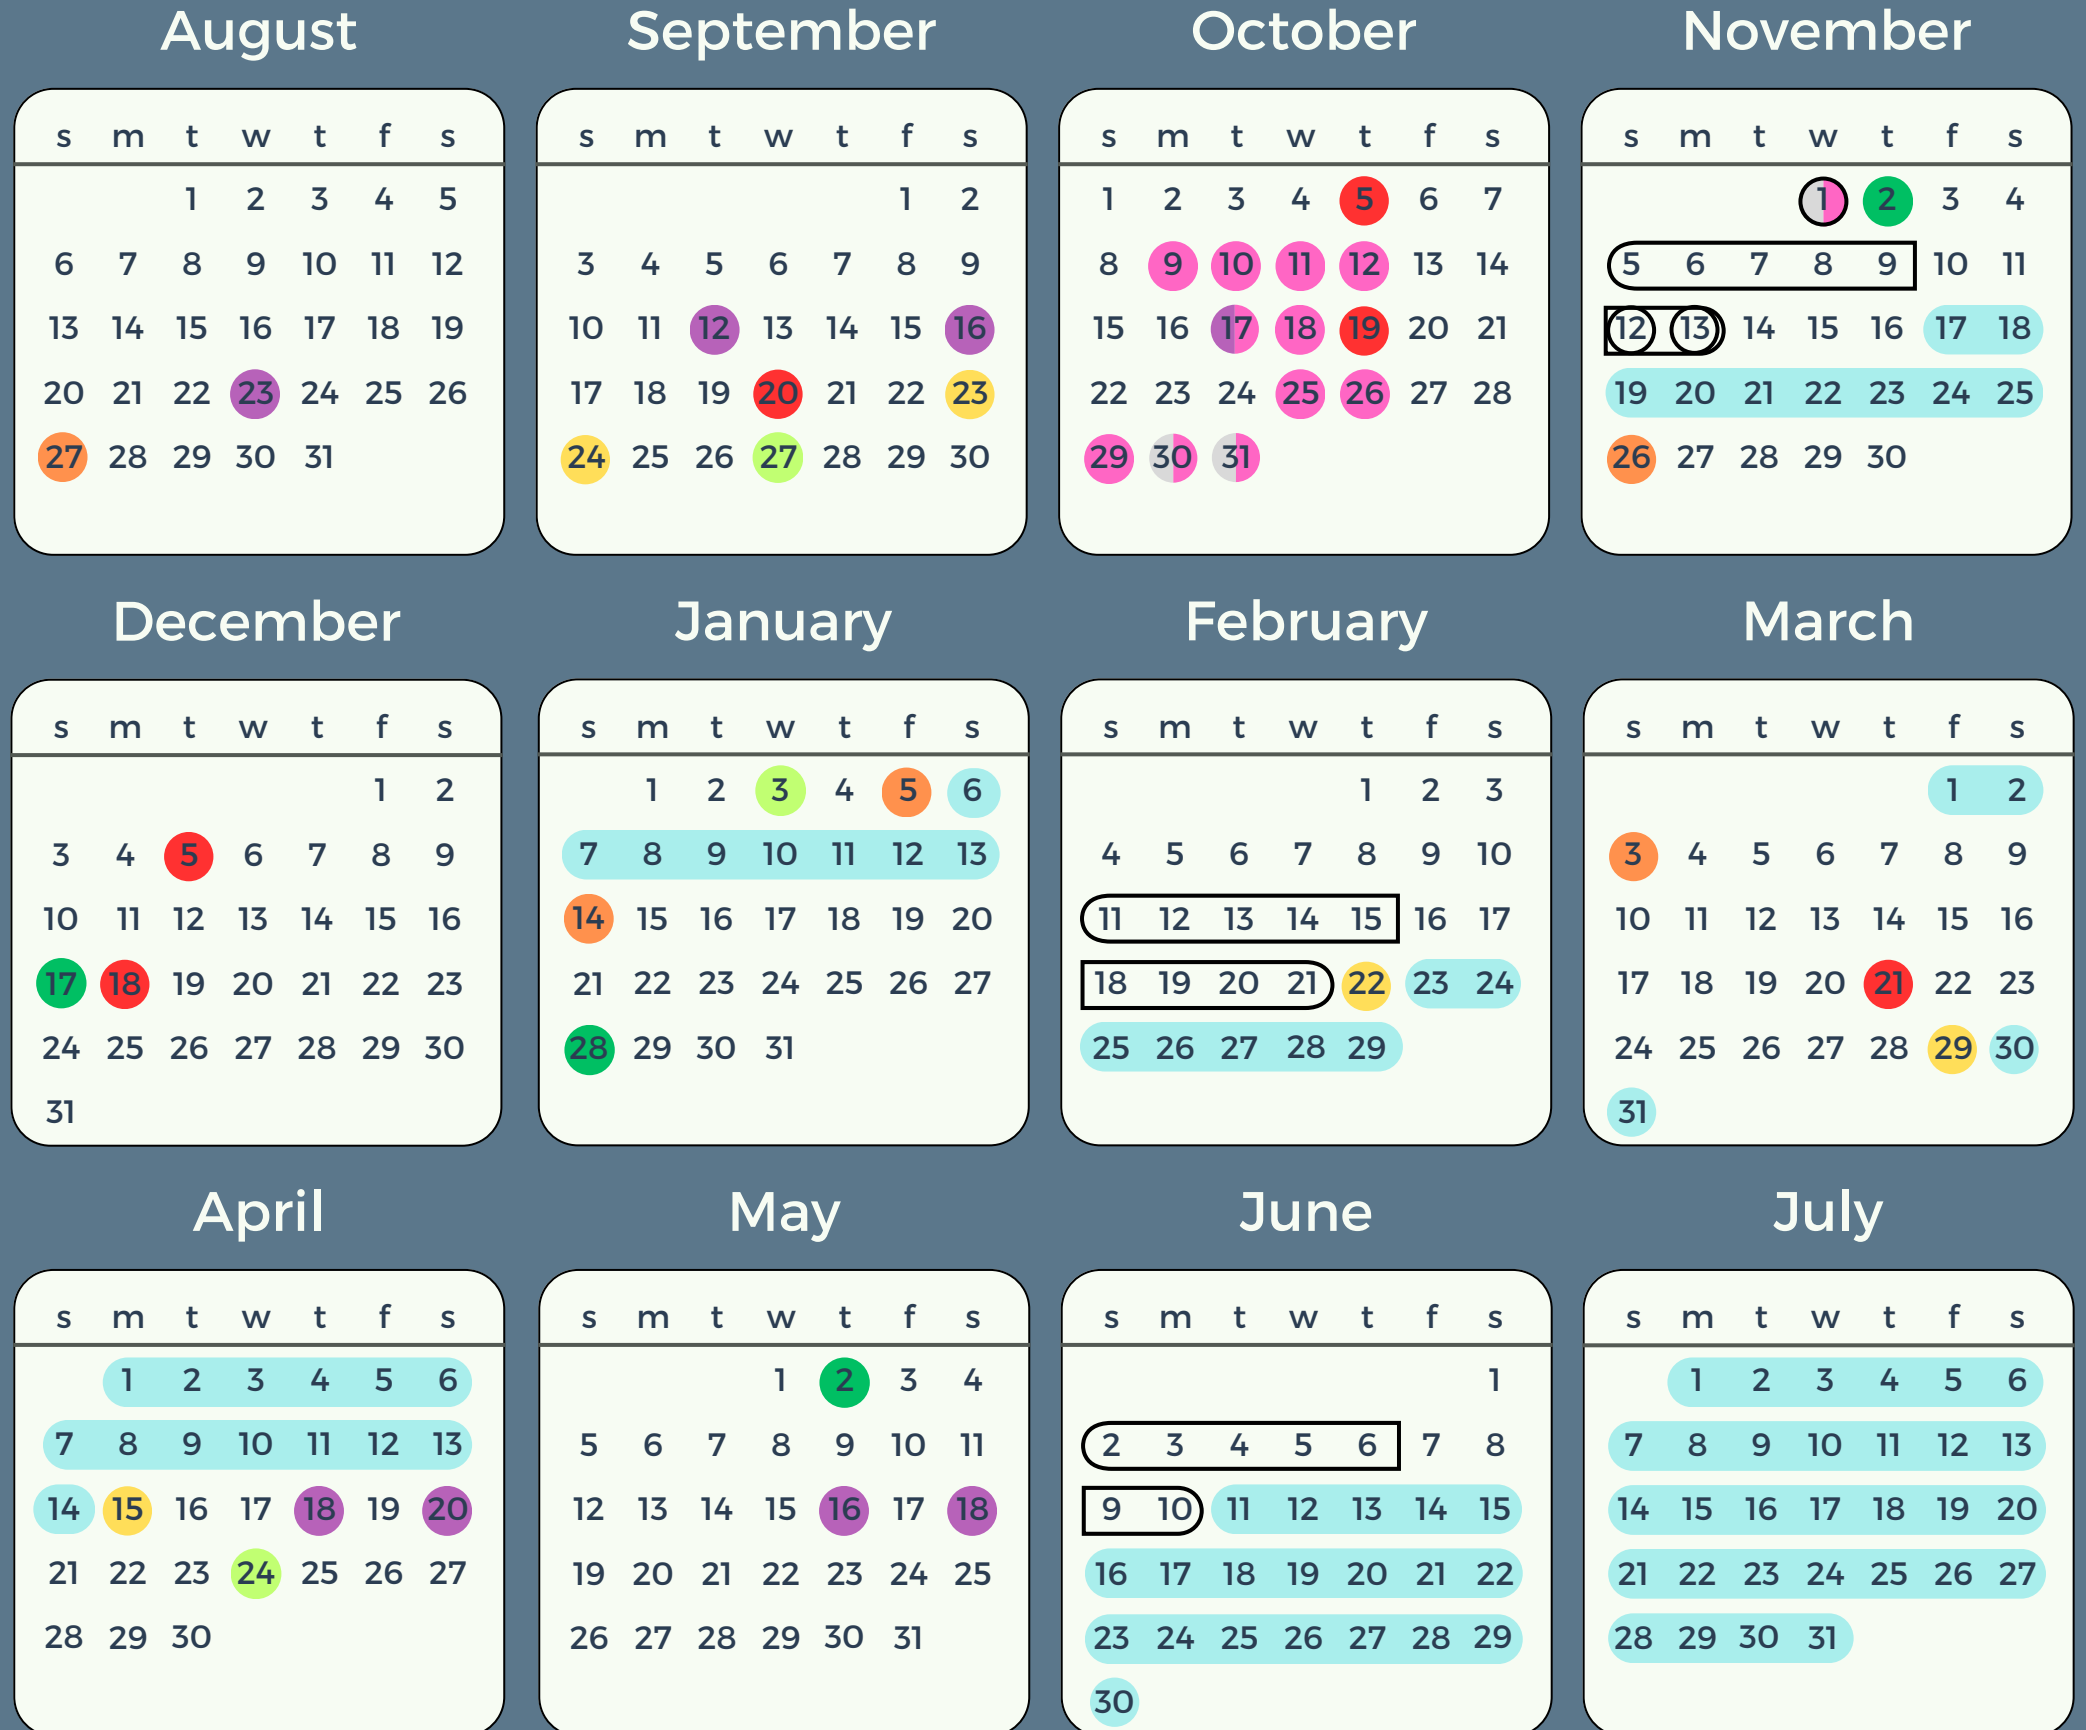

- February 11 - 21 : Term 2 Exam Days
- February 22 : Founding Day
- March 3 : First Day of Term 3
- March 21 : Mother's Day
- March 29 : Start of Eid Al Fitr Holiday
- April 15 : Return to School from Eid Al Fitr Holiday
- April 18 : Parent Workshop
- April 20 : Parent Workshop
- April 24 : Parent Meetings Term 3
- May 2 : Extended Weekend
- May 16 : Parent Workshop
- May 18 : Parent Workshop
- June 2 - 10 : Term 3 Exam Days
- Students not in school

FIELD TRIPS

- ✓ October 9 : Field Trip to Atarabia (MBC) --G4 Boys & G5
- ✓ October 10 : Field Trip to Atarabia (MBC) --G1C
- ✓ October 11 : Field Trip to Atarabia (MBC) --G1B
- ✓ October 12 : Field Trip to Atarabia (MBC) --G1A
- October 17 : Field Trip to WOOSH - All KG
- October 18 : Field Trip to MISK Art - G4 Girls
- October 25 : Field Trip to MISK Art - G2B
- October 26 : Field Trip to MISK Art - G3C
- October 29 : Field Trip to MISK Art - G3A
- October 30 : Field Trip to MISK Art - G2A
- October 31 : Field Trip to MISK Art - G3B
- November 1 : Field Trip to MISK Art - G2C

Please note that the calendar is subject to change at any time
The final day of each term is dependent on end of term exams
Field trips to be determined at a later date